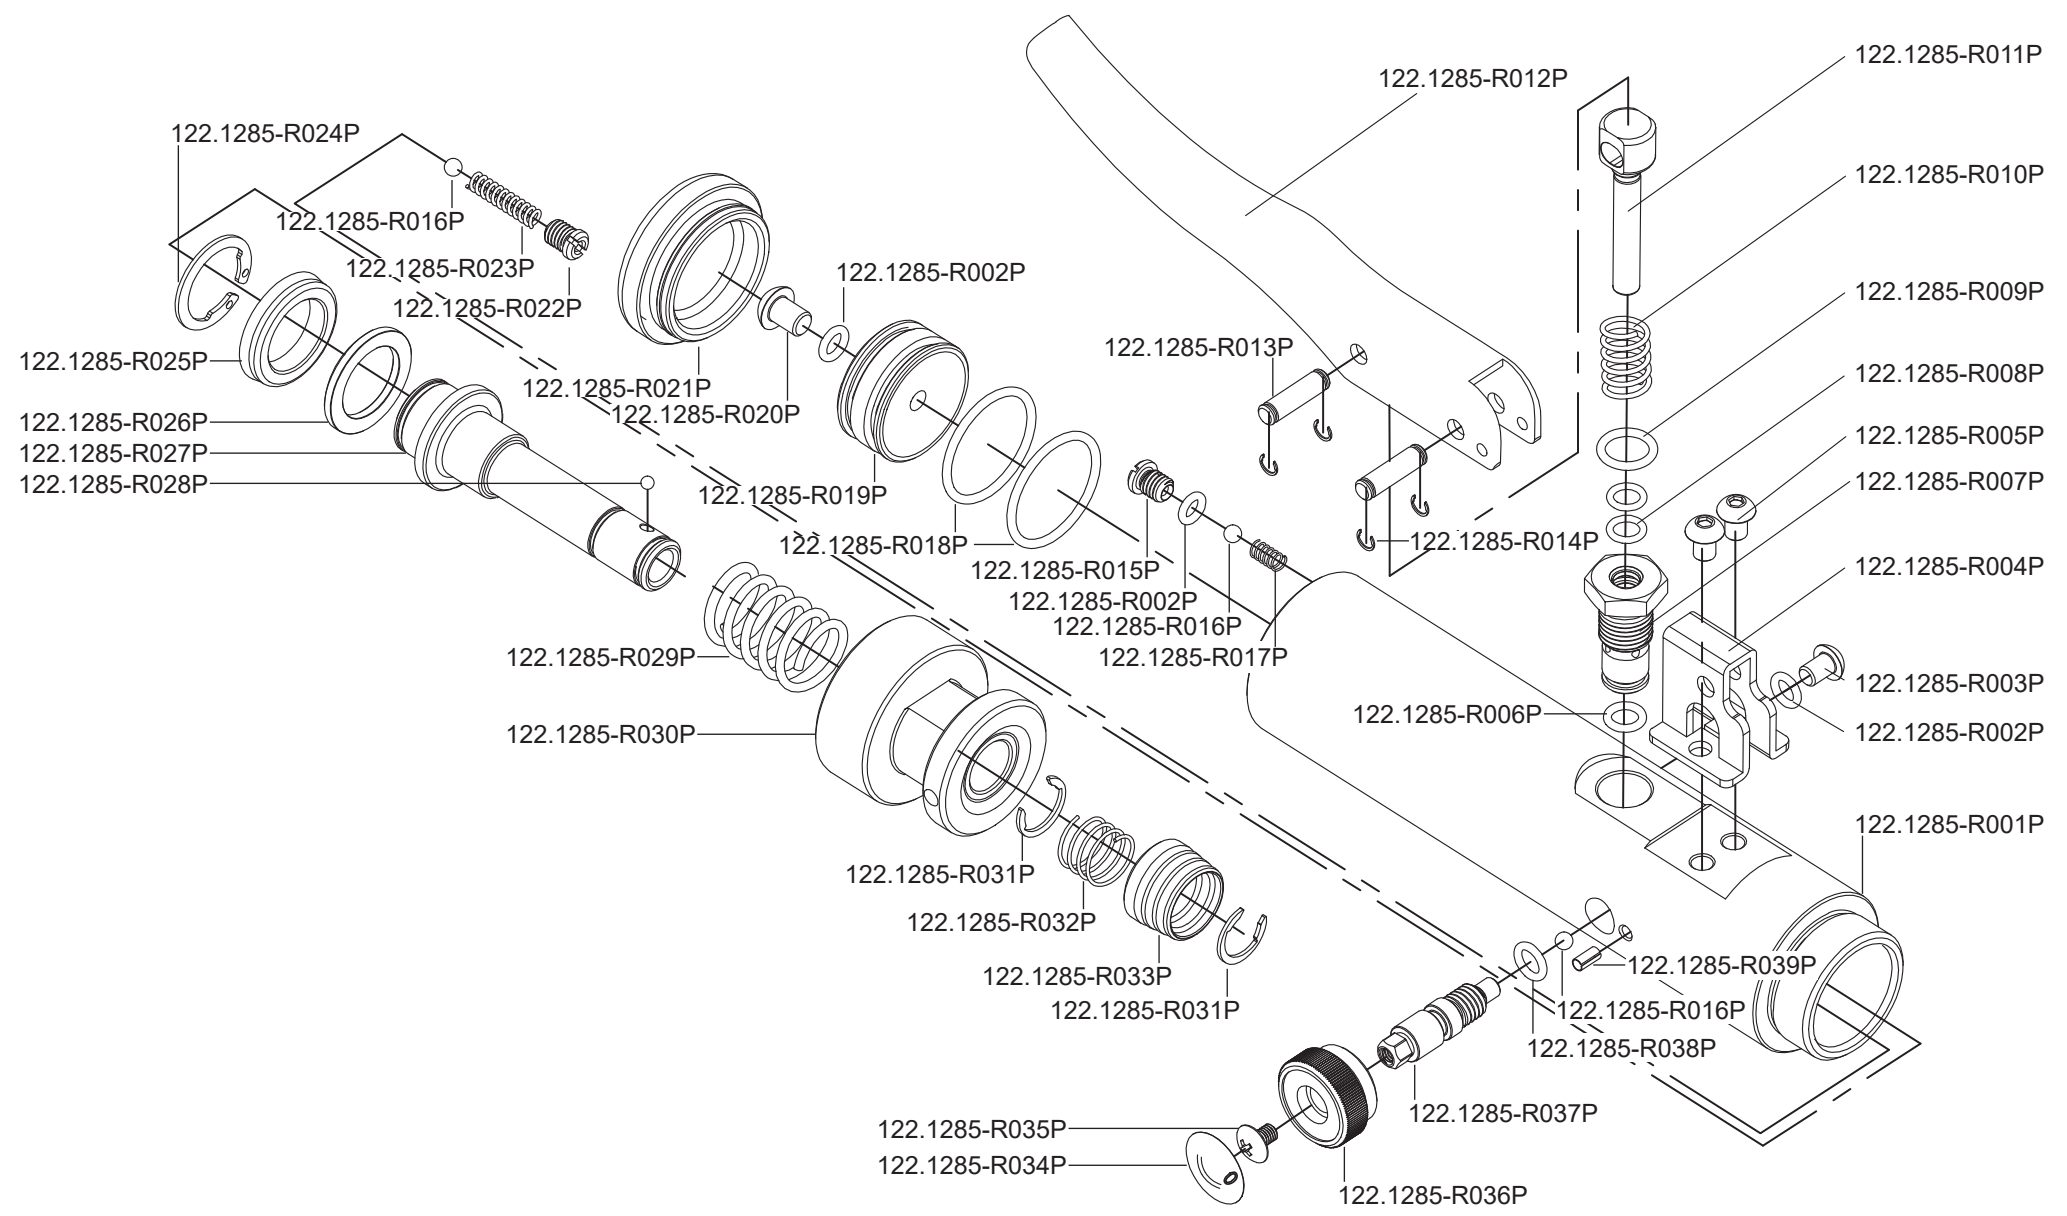

Art. 122.1285

Art. 122.1285

Art.-Nr.	Description	Beschreibung	Menge Qty.
122.1285-R001P	Aluminium housing	Aluminiumgehäuse	1
122.1285-R002P	O-Ring	O-Ring	3
122.1285-R003P	Screw	Schraube	1
122.1285-R004P	Bracket	Klammer	1
122.1285-R005P	M5x10 Screw	Schraube M5x10	2
122.1285-R006P	O-Ring	O-Ring	1
122.1285-R007P	Piston nut	Kolbenmutter	1
122.1285-R008P	O-Ring	O-Ring	2
122.1285-R009P	O-Ring	O-Ring	1
122.1285-R010P	Spring	Feder	1
122.1285-R011P	Piston	Kolben	1
122.1285-R012P	Handle	Griff	1
122.1285-R013P	Axle	Achse	2
122.1285-R014P	C-Clip	Sicherungsring	4
122.1285-R015P	Screw	Schraube	1
122.1285-R016P	Steel ball	Stahlkugel	3
122.1285-R017P	Spring	Feder	1
122.1285-R018P	O-Ring	O-Ring	2
122.1285-R019P	Piston	Kolben	1
122.1285-R020P	Screw	Schraube	1

Art.-Nr.	Description	Beschreibung	Menge Qty.
122.1285-R021P	Rear cap	Rückdeckel	1
122.1285-R022P	Screw	Schraube	1
122.1285-R023P	Spring	Feder	1
122.1285-R024P	C-Clip	Klammer	1
122.1285-R025P	Rubber seal	Dichtung	1
122.1285-R026P	Teflon Ring	Teflon- Ring	1
122.1285-R027P	Shaft	Schaft	1
122.1285-R028P	3.0mm Steel ball	3.0mm Stahlkugel	1
122.1285-R029P	Spring	Feder	1
122.1285-R030P	Front cap	Kolbenführung	1
122.1285-R031P	C-Clip	Klammer	2
122.1285-R032P	Spring	Feder	1
122.1285-R033P	Lock ring	Verriegelungsring	1
122.1285-R034P	Sticker	Sticker	1
122.1285-R035P	Screw	Schraube	1
122.1285-R036P	Knob	Knopf	1
122.1285-R037P	Swith bolt	Schaltbolzen	1
122.1285-R038P	O-Ring	O-Ring	1
122.1285-R039P	Spring pin	Splint	1