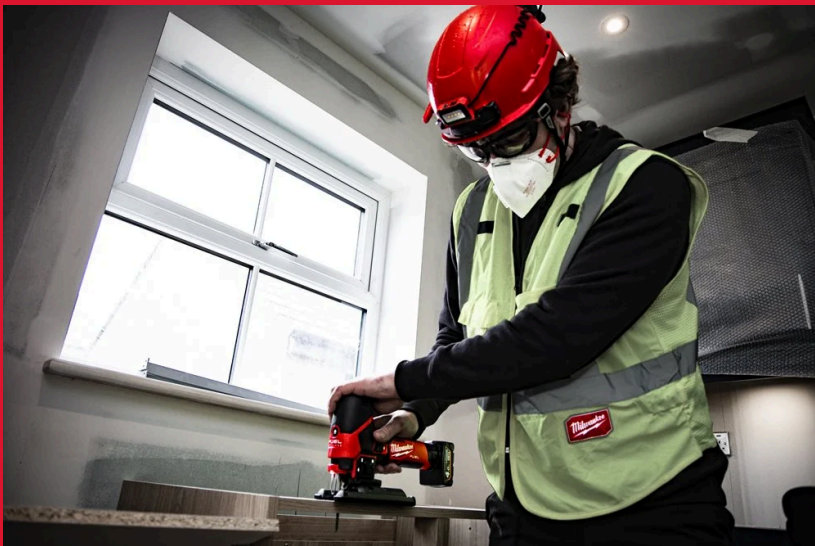

REDLITHIUM™

No load stroke rate (spm)	800 - 3000
Max. cutting capacity wood/ steel/ aluminium (mm)	70/ 3/ 3
Bevel capacity (°)	45
Stroke length (mm)	22
Weight with battery pack (EPTA) (kg)	1.7 (M12 B2)
Kit included	1 x M12 B4, 1 x M12 B2 Battery packs, C12 C Charger, HD Box
Article Number	4933500575