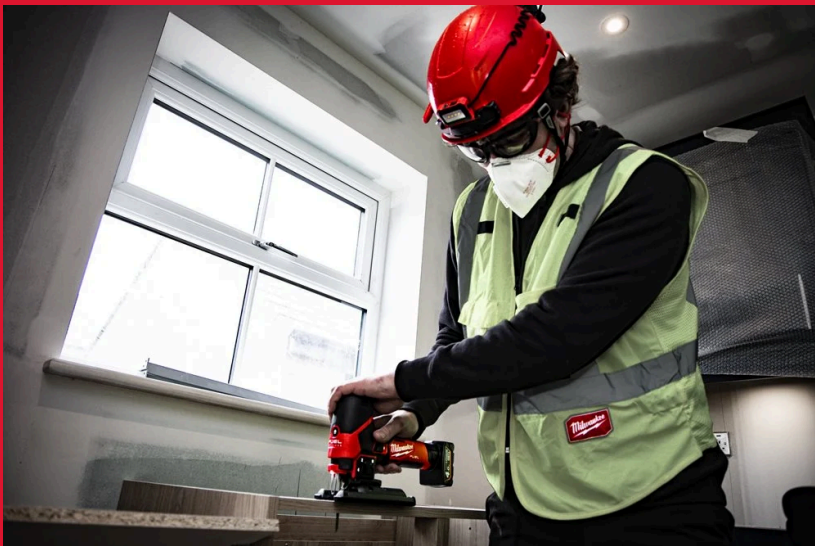

M12 FJS-0

M12 FUEL™ BODYGRIP JIGSAW

- Delivering outstanding power, durability with a run time of up to 24 m in 19 mm OSB (on a 4.0 Ah battery pack)
- Patented FIXTEC™ blade clamp for fast and easy blade change
- 6-speed settings with auto controlled start mode allows the tool to start slow and ramp up to full speed when load is detected for smooth and accurate cut starts
- 3500 SPM delivers smooth cuts, minimised chipping and vibration
- Dust blower keeps the cut line free of wood dust
- Integrated LED light for workspace illumination, can be manually switched off
- Detachable soft shoe avoids marks and scratches when cutting soft materials
- Supplied with 1 x blade, dust extraction adapter, dust cover, splinter guard, soft shoe
- The DNA of our FUEL™ platform redefines the balance of cordless technologies. MILWAUKEE®'s POWERSTATE™ brushless motor, REDLITHIUM™ battery pack and REDLINK PLUS™ electronic intelligence delivering outstanding power, run time and durability
- Flexible battery system: works with all MILWAUKEE® M12™ batteries

REDLITHIUM™

No load stroke rate (spm)	800 - 3000
Max. cutting capacity wood/ steel/ aluminium (mm)	70/ 3/ 3
Bevel capacity (°)	45
Stroke length (mm)	22
Weight with battery pack (EPTA) (kg)	1.7 (M12 B2)
Kit included	No batteries supplied, No charger supplied, No kitbox or bag supplied
Article Number	4933500574