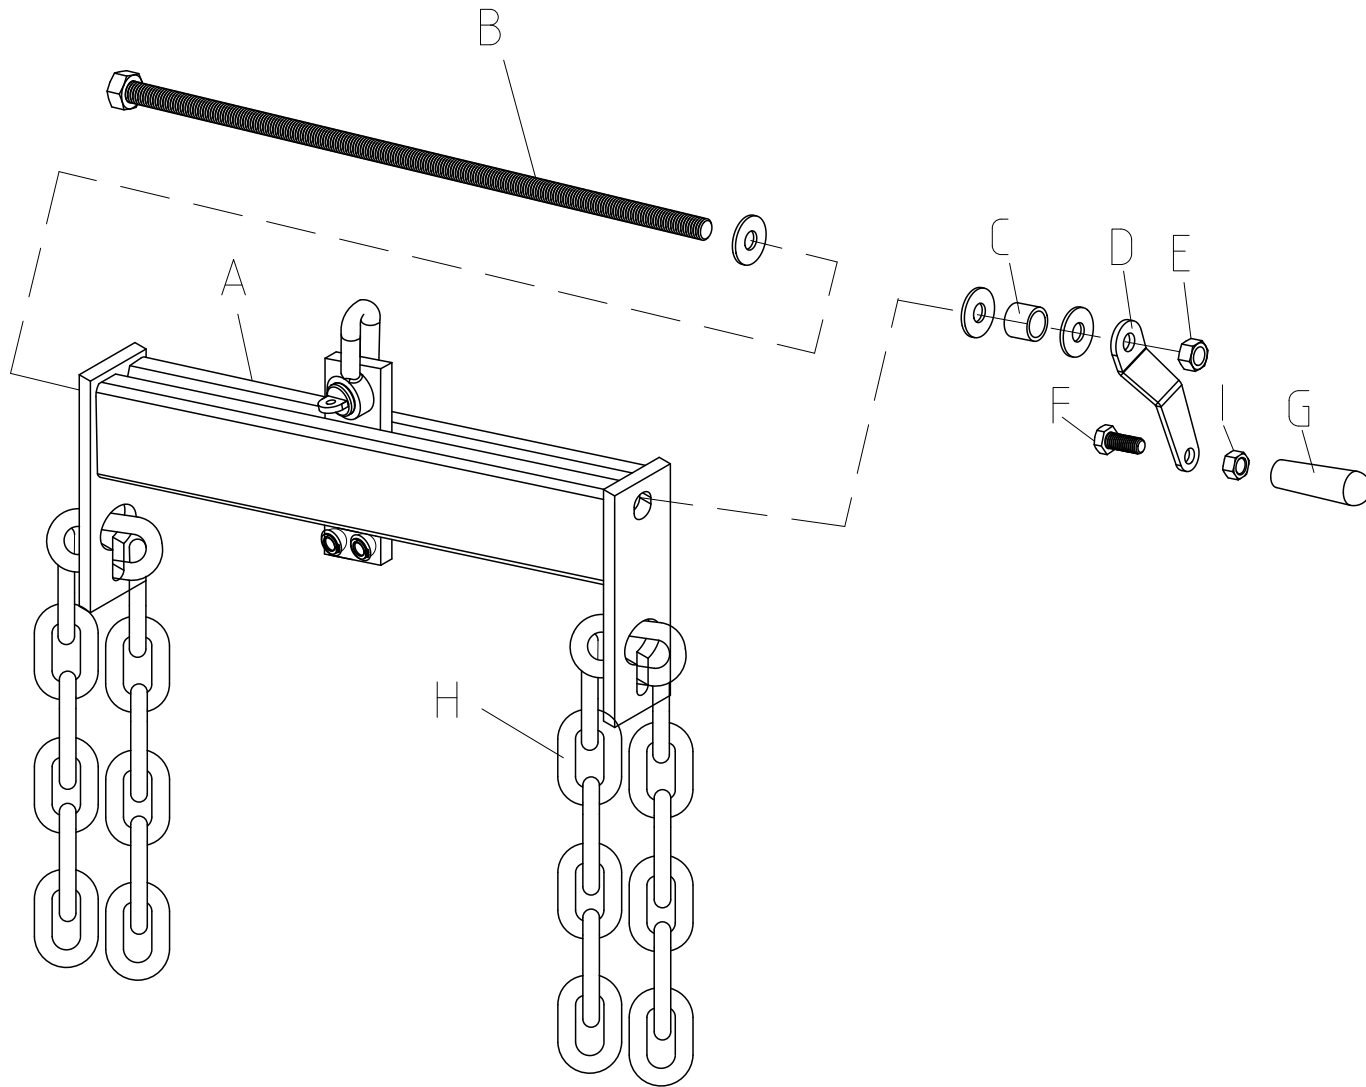

Art. 460.5255

Art. 460.5255

| Part. No | Art.-Nr. | Beschreibung | Description | Menge Qty. |
|----------|----------------|---------------------|----------------------|------------|
| A | 460.5255-R001P | Haupttraverse | Across Beam Weldment | 1 |
| B | 460.5255-R002P | Spindel | Screw Pole Weldment | 1 |
| C | 460.5255-R003P | Abdeckung | Cover | 1 |
| D | 460.5255-R004P | Hebel für Handgriff | Handle Pole | 1 |
| E | 460.5255-R005P | Mutter | Hesagon Nut | 1 |
| F | 460.5255-R006P | Schraube | Hesagon Bolt | 1 |
| G | 460.5255-R007P | Handgriff | Handle | 1 |
| H | 460.5255-R008P | Kette | Chain Assembly | 2 |
| I | 460.5255-R009P | Mutter | Hesagon Nut | 1 |