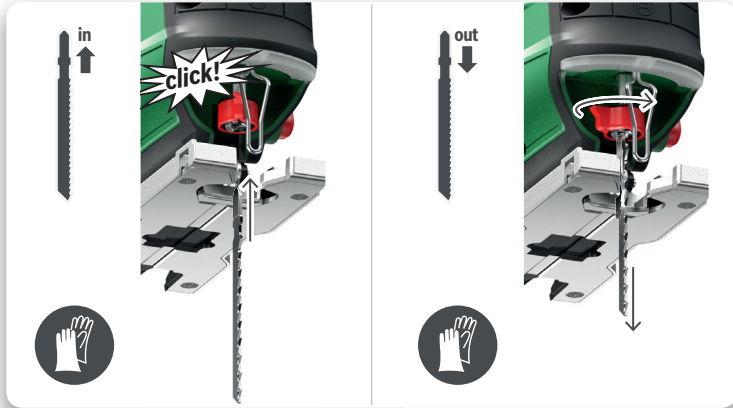

AdvancedSaw 18V-140

THANK YOU FOR CHOOSING ME.

SCAN IT.
TRY IT.
LOVE IT.

WATCH THE VIDEO
TO GET STARTED.

Robert Bosch Power Tools GmbH
70538 Stuttgart
GERMANY

www.bosch-pt.com

1 609 92A 8MC

(2023.08) T / 2