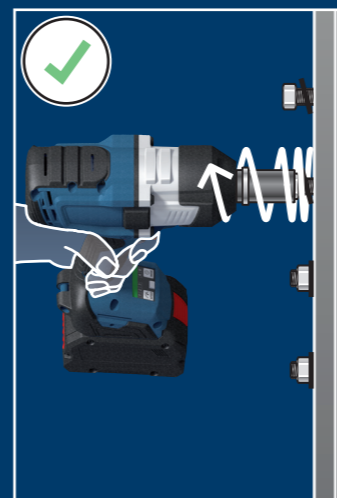

Robert Bosch Power Tools GmbH
70538 Stuttgart
GERMANY
www.bosch-pt.com

1 609 92A 8P0

(2023.07) 0