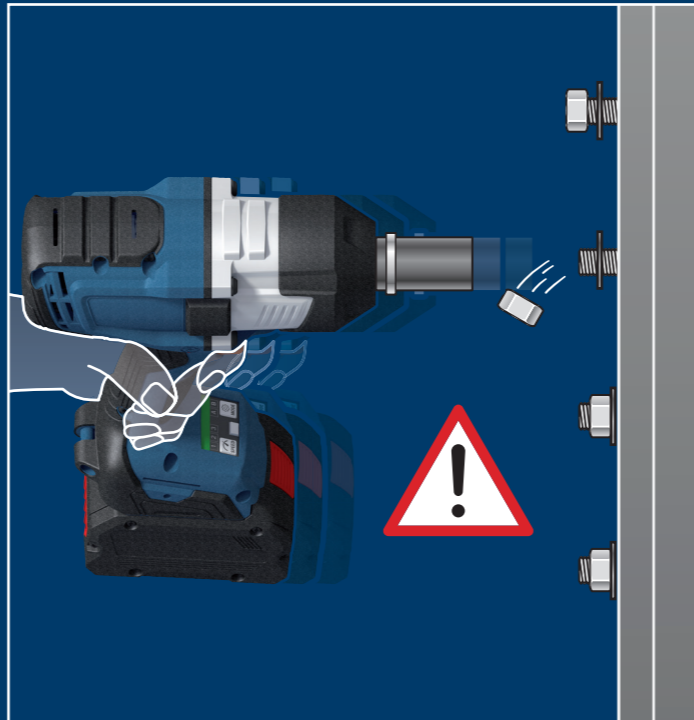

Robert Bosch Power Tools GmbH
70538 Stuttgart
GERMANY
www.bosch-pt.com

1 609 92A 8P0

(2023.07) 0