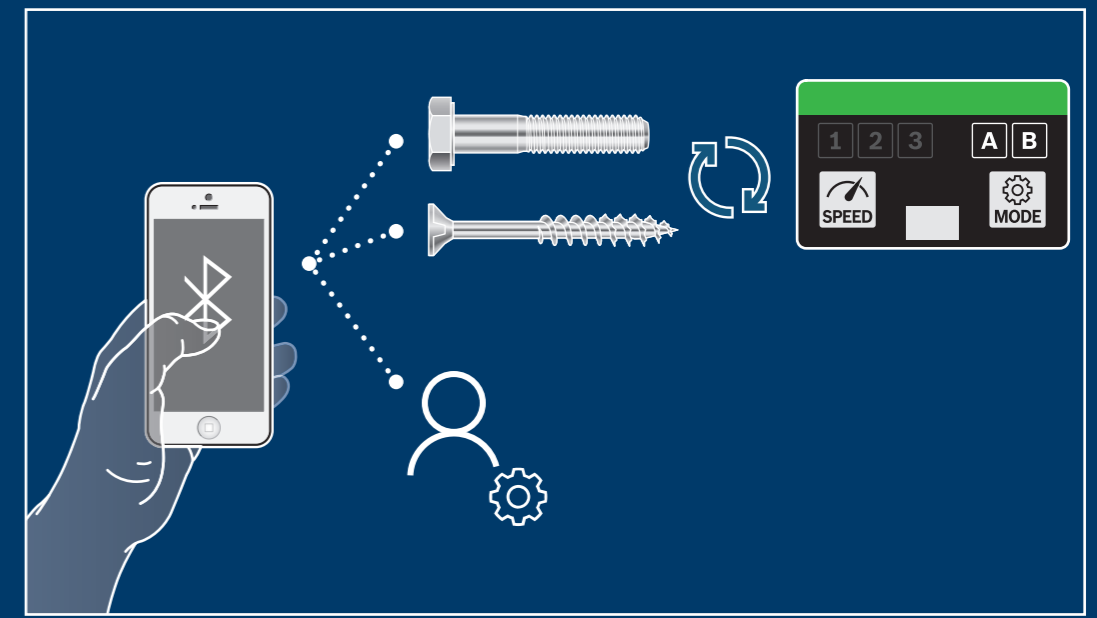

GDS 18V-1600 HC Professional

1

2

3

MODE

A 

B 

CONNECT ME!
FOR MORE MODES

1 2 3 A B
SPEED MODE

Robert Bosch Power Tools GmbH
70538 Stuttgart
GERMANY
www.bosch-pt.com

1 609 92A 8P0

(2023.07) 0