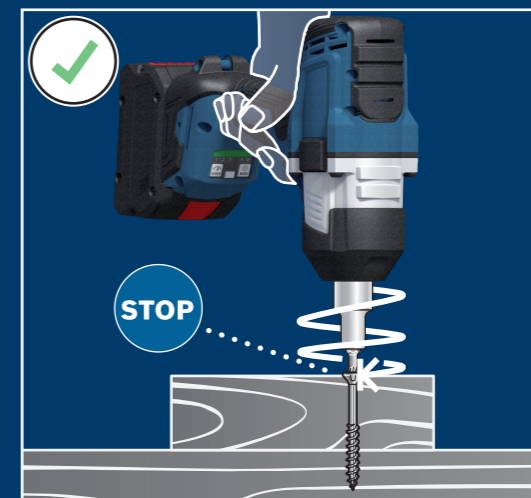

Robert Bosch Power Tools GmbH
70538 Stuttgart
GERMANY
www.bosch-pt.com

1 609 92A 8P0

(2023.07) 0