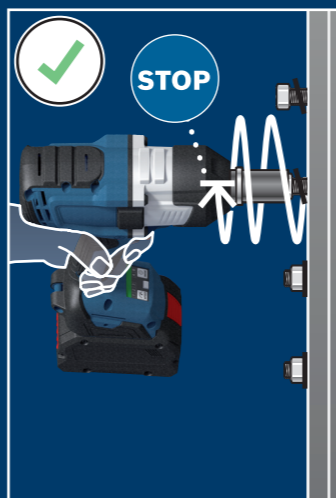

GDS 18V-1600 HC Professional

1

2

3

MODE

A 

B 

CONNECT ME!
FOR MORE MODES

1 2 3 A B
SPEED MODE

Robert Bosch Power Tools GmbH
70538 Stuttgart
GERMANY
www.bosch-pt.com

1 609 92A 8P0

(2023.07) 0