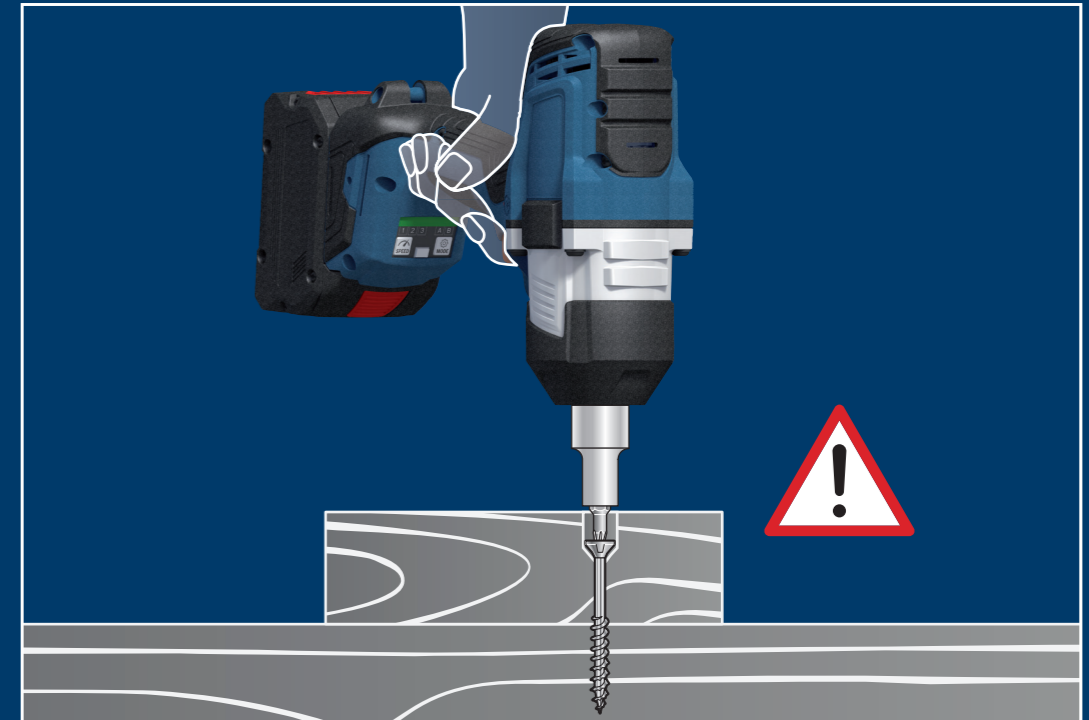

Robert Bosch Power Tools GmbH
70538 Stuttgart
GERMANY
www.bosch-pt.com

1 609 92A 8P0

(2023.07) 0