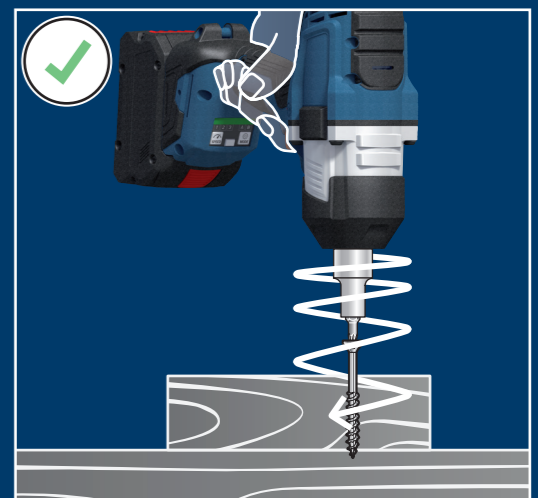

Robert Bosch Power Tools GmbH
70538 Stuttgart
GERMANY
www.bosch-pt.com

1 609 92A 8P0

(2023.07) 0