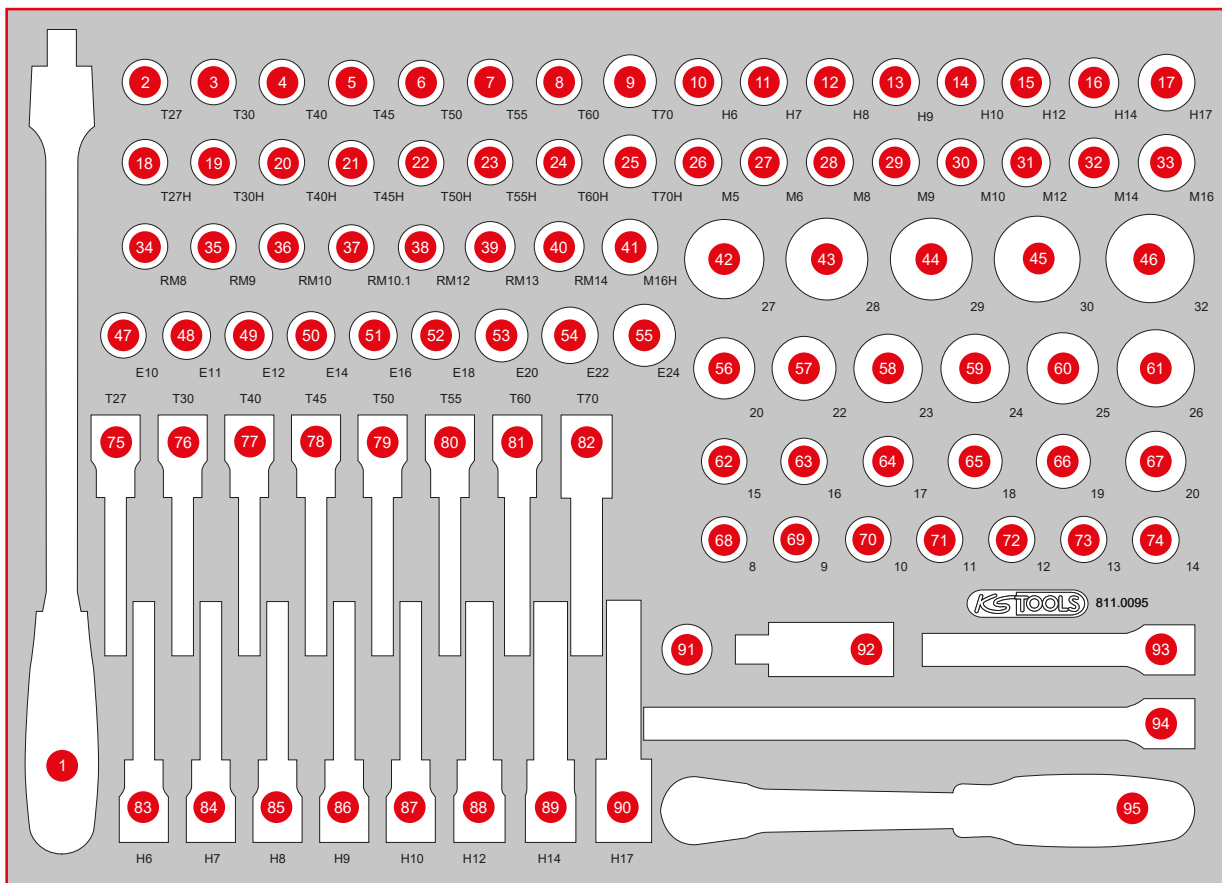

Pos.	Code	Description	pcs	Pos.	Code	Description	pcs	Pos.	Code	Description	pcs
51	911.4322	1/2" Torx E Socket, E16	1	68	917.1340	1/2" Hexagonal socket, 8 mm	1	77	911.1525	1/2" Bit socket Torx, long, T40	1
52	911.4323	1/2" Torx E Socket, E18	1	69	917.1341	1/2" Hexagonal socket, 9 mm	1	78	911.1526	1/2" Bit socket Torx, long, T45	1
53	911.4324	1/2" Torx E Socket, E20	1	70	917.1210	1/2" Hexagonal socket, 10 mm	1	79	911.1527	1/2" Bit socket Torx, long, T50	1
54	911.4325	1/2" Torx E Socket, E22	1	71	917.1211	1/2" Hexagonal socket, 11 mm	1	80	911.1528	1/2" Bit socket Torx, long, T55	1
55	911.4326	1/2" Torx E Socket, E24	1	72	917.1212	1/2" Hexagonal socket, 12 mm	1	81	911.1529	1/2" Bit socket Torx, long, T60	1
56	917.1221	1/2" Hexagonal socket, 21 mm	1	73	917.1213	1/2" Hexagonal socket, 13 mm	1	82	911.1517	1/2" Bit socket Torx, long, T70	1
57	917.1222	1/2" Hexagonal socket, 22 mm	1	74	917.1214	1/2" Hexagonal socket, 14 mm	1	91	911.1207	3/8" Sliding adaptor, 3/8" F x 1/2" M	1
58	917.1223	1/2" Hexagonal socket, 23 mm	1	83	911.1326	1/2" Bit socket hexagon, long, 6 mm	1	92	911.1250	1/2" Universal joint	1
59	917.1224	1/2" Hexagonal socket, 24 mm	1	84	911.1327	1/2" Bit socket hexagon, long, 7 mm	1	93	911.1202	1/2" Extensions, 125 mm	1
60	917.1342	1/2" Hexagonal socket, 25 mm	1	85	911.1328	1/2" Bit socket hexagon, long, 8 mm	1	94	911.1203	1/2" Extensions, 250 mm	1
61	917.1343	1/2" Hexagonal socket, 26 mm	1	86	911.1329	1/2" Bit socket hexagon, long, 9 mm	1	95	920.1290	1/2" SlimPOWER Reversible ratchet, 72 teeth	1
62	917.1215	1/2" Hexagonal socket, 15 mm	1	87	911.1330	1/2" Bit socket hexagon, long, 10 mm	1				
63	917.1216	1/2" Hexagonal socket, 16 mm	1	88	911.1332	1/2" Bit socket hexagon, long, 12 mm	1				
64	917.1217	1/2" Hexagonal socket, 17 mm	1	89	917.1332	1/2" Bit socket hexagon, long, 14 mm	1				
65	917.1218	1/2" Hexagonal socket, 18 mm	1	90	911.1337	1/2" Bit socket hexagon, long, 17 mm	1				
66	917.1219	1/2" Hexagonal socket, 19 mm	1	75	911.1523	1/2" Bit socket Torx, long, T27	1				
67	917.1220	1/2" Hexagonal socket, 20 mm	1	76	911.1524	1/2" Bit socket Torx, long, T30	1