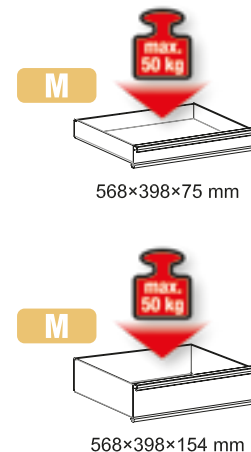

Stable **ball bearing**

Plastic Surface

Lock lockable

Anti-static castors with brakes

Integrated **corner protection**

Paper roll holder included

Can holder included

P15 workshop tool trolley set with 423 tools for 6 drawers