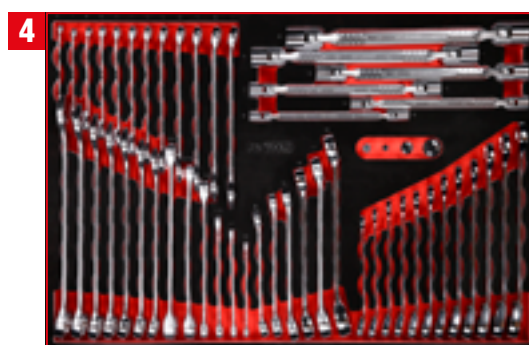

815.6423

M

Screwdriver set in foam insert

811.0024

1/4" + 3/8" socket spanner set in foam insert

811.0156

1/2" socket spanner set in foam insert

811.0095