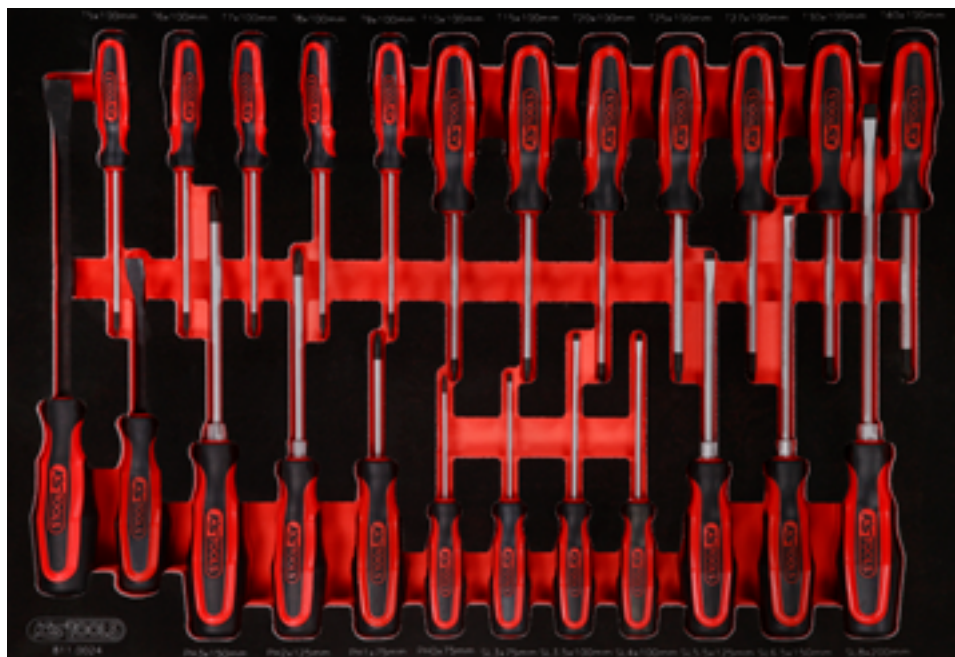

Screw spanner set in foam insert

811.0053

3/8" + 1/2" socket spanner set in foam insert

811.0073

Pliers, hammer and chisel set in foam insert

811.2022

811.0024

M Screwdriver set