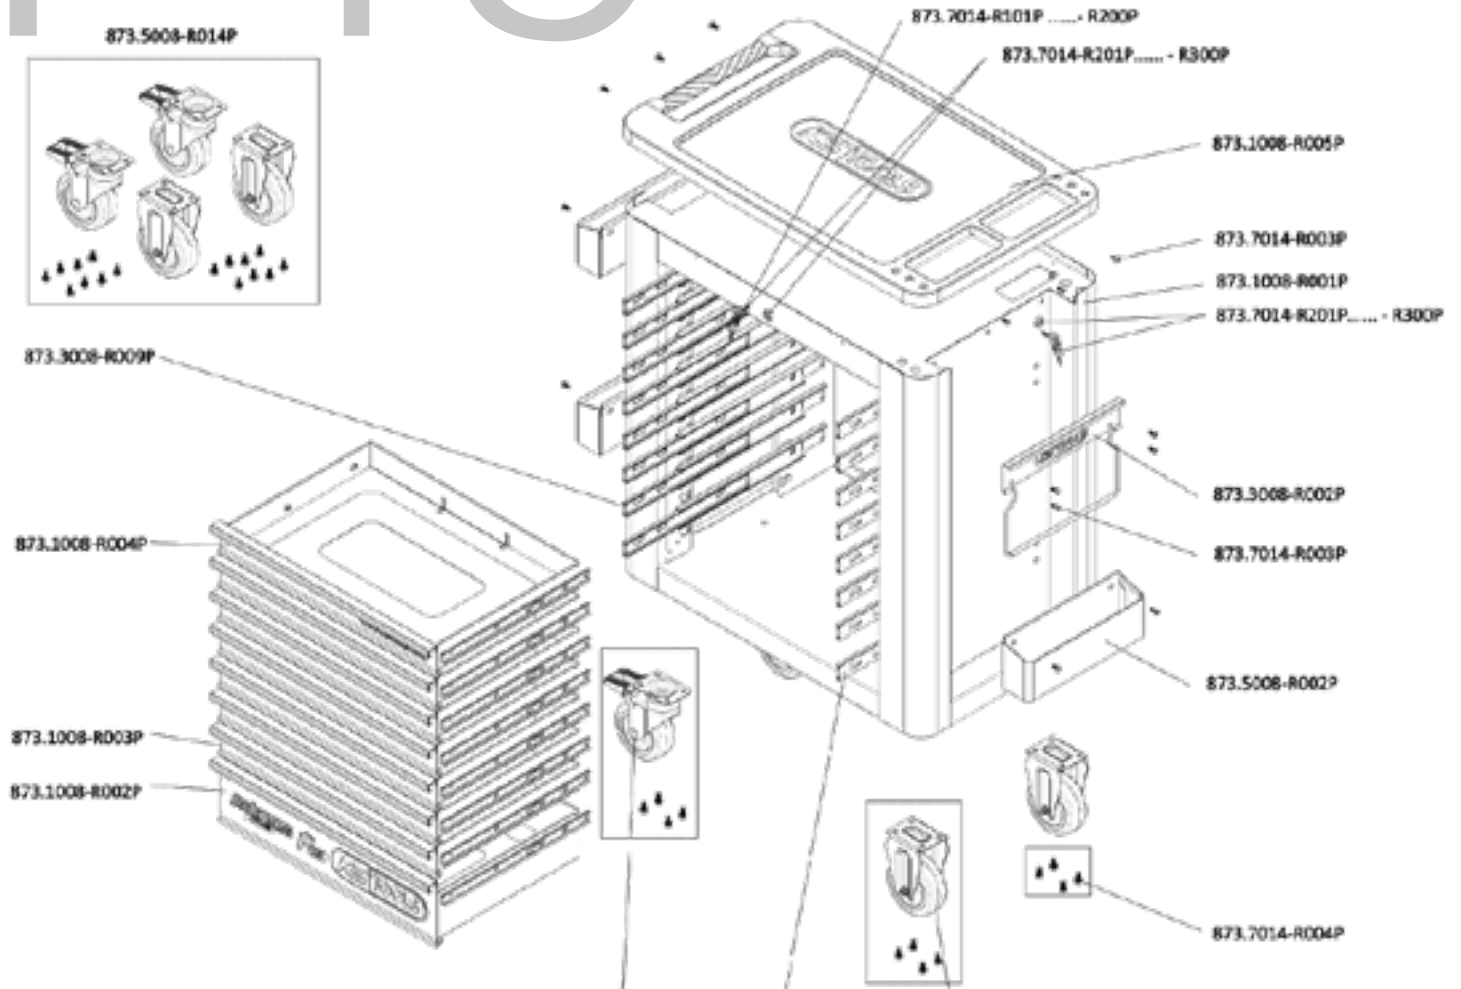

P15

INDIVIDUAL PARTS LIST

Art.-Nr.	Description	amount
873.7014-R101P...	Replacement key for PERFORMANCEplus workshop trolley lock number xyz	2
873.7014-R201P...	Lock with 2 keys for PERFORMANCEplus workshop trolley lock number xyz	2
873.1008-R001P	Body of workshop trolley	1
873.1008-R002P	Compartment with logo and ball-bearing guide, 568x398x145 mm	1
873.1008-R003P	Compartment with ball-bearing guide, for workshop trolley P10/P10TC/P15, 568x398x65 mm	6
873.1008-R004P	Compartment with website and ball-bearing guide, for workshop trolley P10/P15, 568x398x65 mm	1
873.1008-R005P	Plastic work surface with handle	1
873.3008-R002P	Paper roll holder for PERFORMANCEplus workshop trolley P10/P15/P25	1
873.3008-R008P	Full extension (with ball-bearing guide) with automatic retraction	8
873.3008-R009P	Full extension (with ball-bearing guide) with automatic retraction	8
873.5008-R002P	Can holder for PERFORMANCEplus workshop trolley P10/P15/P25/P35	3
873.5008-R009P	Fixed castors for PERFORMANCEplus workshop trolley, incl. screws	2
873.5008-R011P	Swivel castors with brakes, for PERFORMANCEplus workshop trolley, incl. screws	2
873.5008-R014P	Roller set for PERFORMANCEplus workshop trolley, incl. screws	1
873.7014-R003P	M6x12 screw (1 pcs.) for PERFORMANCEplus workshop trolley accessories	16
873.7014-R004P	M8 screws for PERFORMANCEplus workshop trolley rollers (16 pcs.)	1