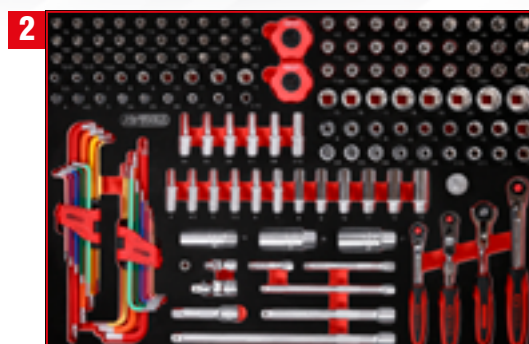

815.6423

M

Screwdriver set in foam insert

811.0024

1/4" + 3/8" socket spanner set in foam insert

811.0156

1/2" socket spanner set in foam insert

811.0095