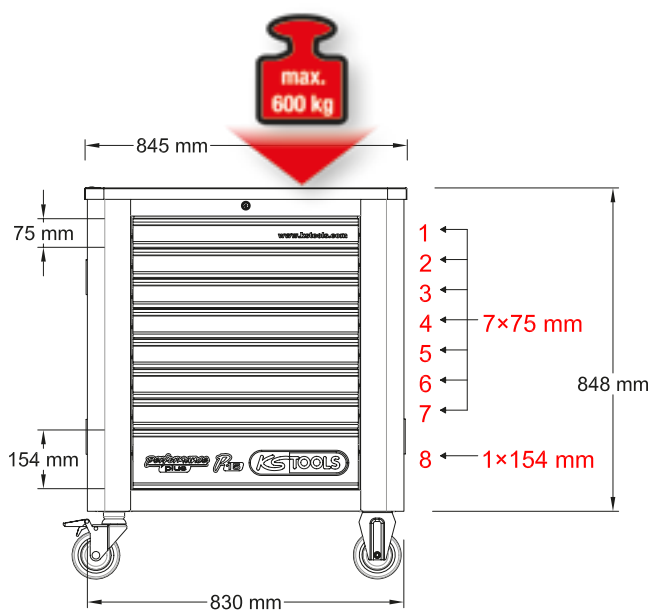

Stable **ball bearing**

Plastic Surface

Lock lockable

Anti-static castors with brakes

Integrated **corner protection**

Paper roll holder included

Can holder included

P15 workshop tool trolley set with 423 tools for 6 drawers