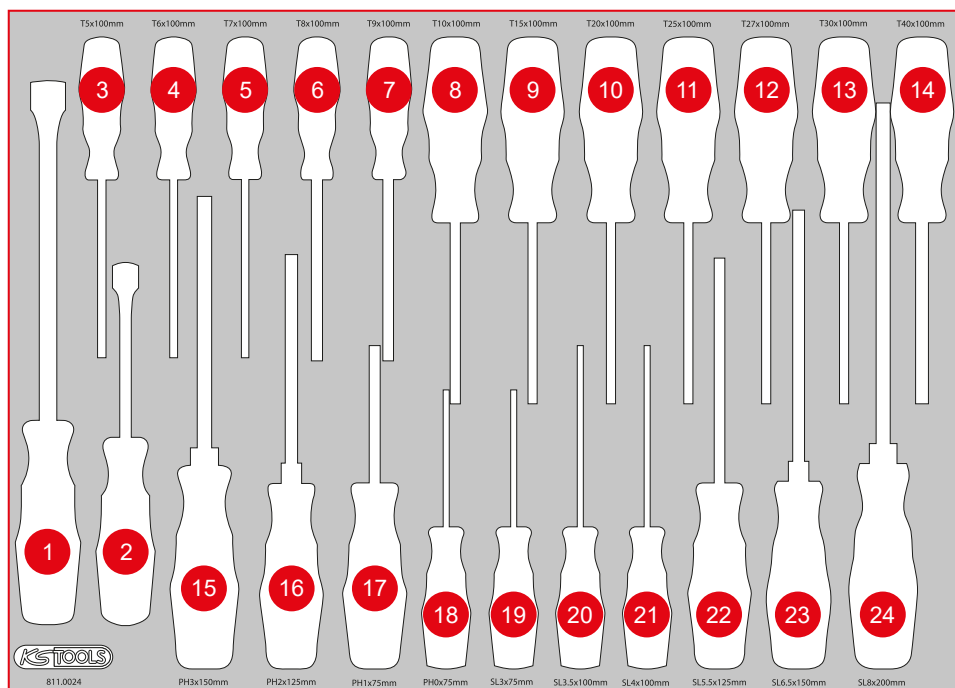

Pos.	Code	Description	pcs
1	911.8102	Pry bar, 15 x 185 mm	1
2	911.8101	Pry bar, 11 x 115 mm	1
3	159.1133	ERGOTORQUEplus screwdriver, Torx, T5	1
4	159.1134	ERGOTORQUEplus screwdriver, Torx, T6	1
5	159.1135	ERGOTORQUEplus screwdriver, Torx, T7	1
6	159.1030	ERGOTORQUEplus screwdriver, Torx, T8	1
7	159.1031	ERGOTORQUEplus screwdriver, Torx, T9	1
8	159.1032	ERGOTORQUEplus screwdriver, Torx, T10	1
9	159.1033	ERGOTORQUEplus screwdriver, Torx, T15	1
10	159.1034	ERGOTORQUEplus screwdriver, Torx, T20	1
11	159.1035	ERGOTORQUEplus screwdriver, Torx, T25	1
12	159.1036	ERGOTORQUEplus screwdriver, Torx, T27	1
13	159.1037	ERGOTORQUEplus screwdriver, Torx, T30	1
14	159.1038	ERGOTORQUEplus screwdriver, Torx, T40	1
15	159.1024	ERGOTORQUEplus screwdriver, Torx, PH3, 265 mm	1
16	159.1022	ERGOTORQUEplus screwdriver, Torx, PH2, 230 mm	1
17	159.1020	ERGOTORQUEplus screwdriver, Torx, PH1, 180 mm	1
18	159.1027	ERGOTORQUEplus screwdriver, Torx, PH0, 155 mm	1
19	159.1002	ERGOTORQUEplus screwdriver for slotted screws, 3 mm, 155 mm	1
20	159.1112	ERGOTORQUEplus screwdriver for slotted screws, 3,5 mm, 180 mm	1
21	159.1004	ERGOTORQUEplus screwdriver for slotted screws, 4 mm, 180 mm	1
22	159.1006	ERGOTORQUEplus screwdriver for slotted screws, 5,5 mm, 230 mm	1
23	159.1009	ERGOTORQUEplus screwdriver for slotted screws, 6,5 mm, 255 mm	1
24	159.1011	ERGOTORQUEplus screwdriver for slotted screws, 8 mm, 315 mm	1