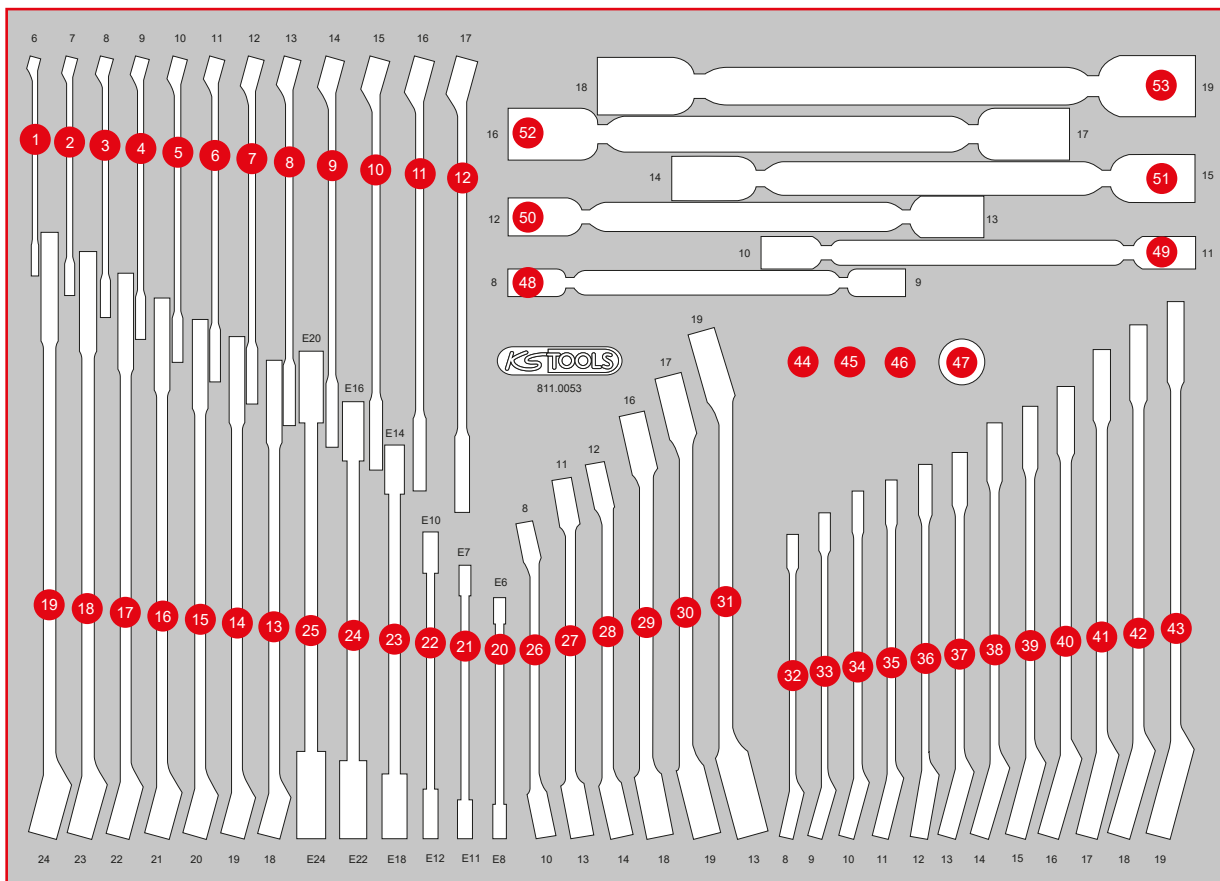

Pos.	Code	Description	pcs	Pos.	Code	Description	pcs	Pos.	Code	Description	pcs
31	517.0266	Open double ring spanner, offset, 19 x 22 mm	1	39	503.4615	GEARplus reversing combination ratcheting spanner, 15 mm	1	47	503.4298	GEARplus socket adaptor, 1/2" x 19 mm	1
32	503.4608	GEARplus reversing combination ratcheting spanner, 8 mm	1	40	503.4616	GEARplus reversing combination ratcheting spanner, 16 mm	1	48	517.0301	Double revolving head spanner, 8 x 9 mm	1
33	503.4609	GEARplus reversing combination ratcheting spanner, 9 mm	1	41	503.4617	GEARplus reversing combination ratcheting spanner, 17 mm	1	49	517.0302	Double revolving head spanner, 10 x 11 mm	1
34	503.4610	GEARplus reversing combination ratcheting spanner, 10 mm	1	42	503.4618	GEARplus reversing combination ratcheting spanner, 18 mm	1	50	517.0303	Double revolving head spanner, 12 x 13 mm	1
35	503.4611	GEARplus reversing combination ratcheting spanner, 11 mm	1	43	503.4619	GEARplus reversing combination ratcheting spanner, 19 mm	1	51	517.0304	Double revolving head spanner, 14 x 15 mm	1
36	503.4612	GEARplus reversing combination ratcheting spanner, 12 mm	1	44	503.4290	GEARplus bit adaptor, 1/4" x 10 mm	1	52	517.0305	Double revolving head spanner, 16 x 17 mm	1
37	503.4613	GEARplus reversing combination ratcheting spanner, 13 mm	1	45	503.4296	GEARplus socket adaptor, 1/4" x 10 mm	1	53	517.0306	Double revolving head spanner, 18 x 19 mm	1
38	503.4614	GEARplus reversing combination ratcheting spanner, 14 mm	1	46	503.4297	GEARplus socket adaptor, 3/8" x 13 mm	1