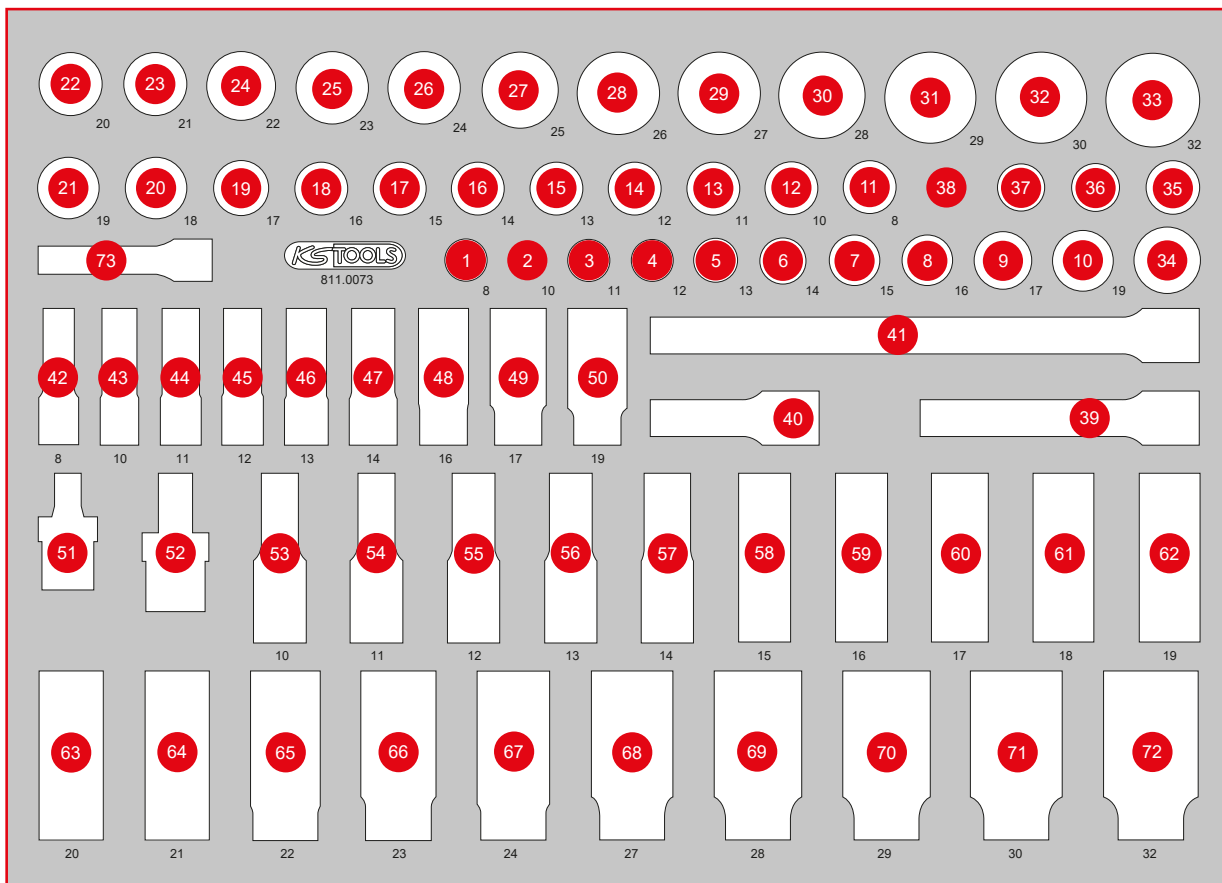

Pos.	Code	Description	pcs	Pos.	Code	Description	pcs	Pos.	Code	Description	pcs
40	515.1134	1/2" Impact extension, 75 mm	1	53	515.1110	1/2" Hexagon impact socket, deep, 10 mm	1	66	515.1123	1/2" Hexagon impact socket, deep, 23 mm	1
41	515.1136	1/2" Impact extension, 250 mm	1	54	515.1111	1/2" Hexagon impact socket, deep, 11 mm	1	67	515.1124	1/2" Hexagon impact socket, deep, 24 mm	1
42	515.1608	3/8" Hexagon impact socket, deep, 8 mm	1	55	515.1112	1/2" Hexagon impact socket, deep, 12 mm	1	68	515.1127	1/2" Hexagon impact socket, deep, 27 mm	1
43	515.1610	3/8" Hexagon impact socket, deep, 10 mm	1	56	515.1113	1/2" Hexagon impact socket, deep, 13 mm	1	69	515.1128	1/2" Hexagon impact socket, deep, 28 mm	1
44	515.1611	3/8" Hexagon impact socket, deep, 11 mm	1	57	515.1114	1/2" Hexagon impact socket, deep, 14 mm	1	70	515.1129	1/2" Hexagon impact socket, deep, 29 mm	1
45	515.1612	3/8" Hexagon impact socket, deep, 12 mm	1	58	515.1115	1/2" Hexagon impact socket, deep, 15 mm	1	71	515.1130	1/2" Hexagon impact socket, deep, 30 mm	1
46	515.1613	3/8" Hexagon impact socket, deep, 13 mm	1	59	515.1116	1/2" Hexagon impact socket, deep, 16 mm	1	72	515.1132	1/2" Hexagon impact socket, deep, 32 mm	1
47	515.1614	3/8" Hexagon impact socket, deep, 14 mm	1	60	515.1117	1/2" Hexagon impact socket, deep, 17 mm	1	73	515.1534	3/8" Impact extension, 75 mm	1
48	515.1616	3/8" Hexagon impact socket, deep, 16 mm	1	61	515.1118	1/2" Hexagon impact socket, deep, 18 mm	1				
49	515.1617	3/8" Hexagon impact socket, deep, 17 mm	1	62	515.1119	1/2" Hexagon impact socket, deep, 19 mm	1				
50	515.1619	3/8" Hexagon impact socket, deep, 19 mm	1	63	515.1120	1/2" Hexagon impact socket, deep, 20 mm	1				
51	515.1533	3/8" Impact universal ball joint	1	64	515.1121	1/2" Hexagon impact socket, deep, 21 mm	1				
52	515.1133	1/2" Impact universal ball joint	1	65	515.1122	1/2" Hexagon impact socket, deep, 22 mm	1