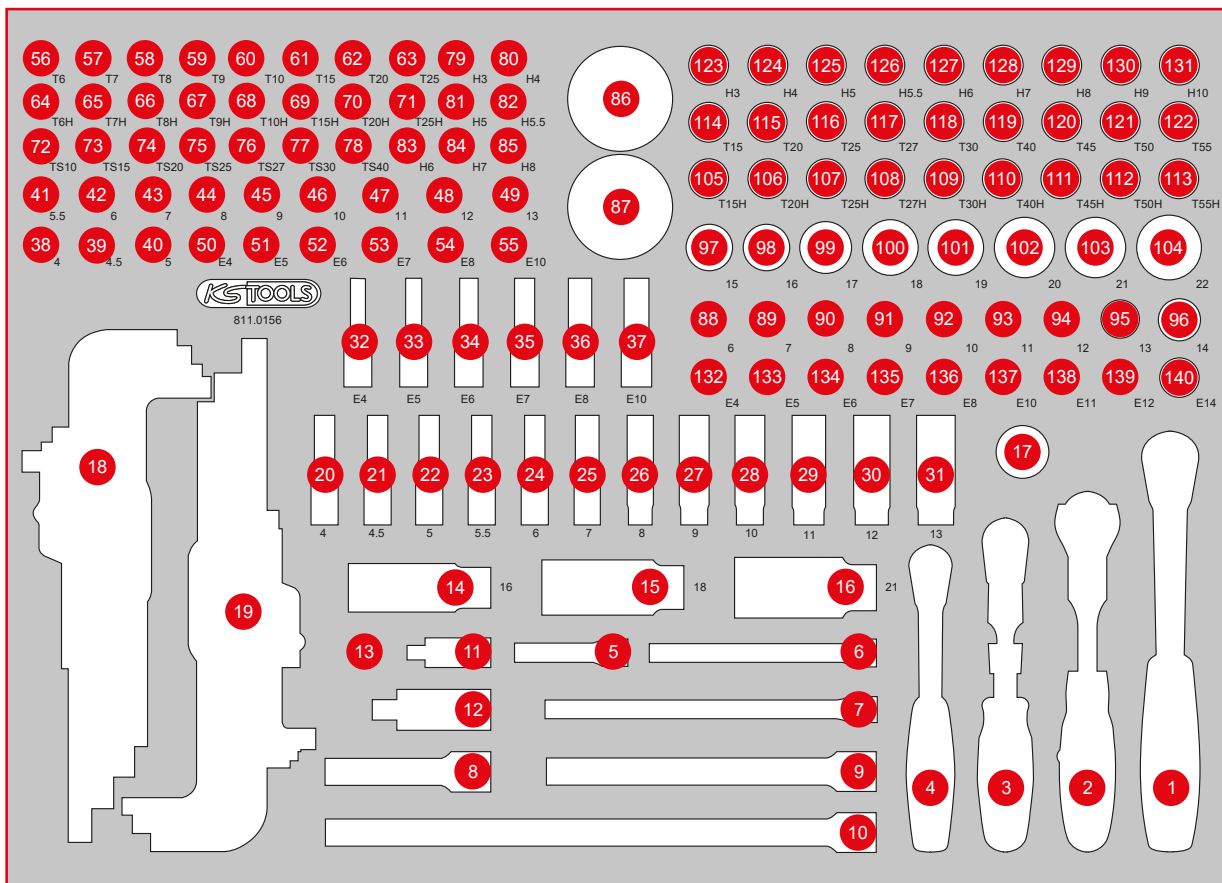

Pos.	Code	Description	pcs	Pos.	Code	Description	pcs	Pos.	Code	Description	pcs
70	911.1464	1/4" Bit socket Torx tamperproof, TB20	1	94	917.3812	3/8" Hexagonal socket, 12 mm	1	118	911.3873	3/8" Bit socket Torx, T30	1
71	911.1465	1/4" Bit socket Torx tamperproof, TB25	1	95	917.3813	3/8" Hexagonal socket, 13 mm	1	119	911.3874	3/8" Bit socket Torx, T40	1
72	911.1701	1/4" Bit socket five star tamperproof, TS10	1	96	917.3814	3/8" Hexagonal socket, 14 mm	1	120	911.3885	3/8" Bit socket Torx, T45	1
73	911.1702	1/4" Bit socket five star tamperproof, TS15	1	97	917.3815	3/8" Hexagonal socket, 15 mm	1	121	911.3884	3/8" Bit socket Torx, T50	1
74	911.1703	1/4" Bit socket five star tamperproof, TS20	1	98	917.3816	3/8" Hexagonal socket, 16 mm	1	122	911.3888	3/8" Bit socket Torx, T55	1
75	911.1704	1/4" Bit socket five star tamperproof, TS25	1	99	917.3817	3/8" Hexagonal socket, 17 mm	1	123	911.3863	3/8" Bit socket hexagon, 3 mm	1
76	911.1705	1/4" Bit socket five star tamperproof, TS27	1	100	917.3818	3/8" Hexagonal socket, 18 mm	1	124	911.3864	3/8" Bit socket hexagon, 4 mm	1
77	911.1706	1/4" Bit socket five star tamperproof, TS30	1	101	917.3819	3/8" Hexagonal socket, 19 mm	1	125	911.3865	3/8" Bit socket hexagon, 5 mm	1
78	911.1707	1/4" Bit socket five star tamperproof, TS40	1	102	917.3820	3/8" Hexagonal socket, 20 mm	1	126	911.38655	3/8" Bit socket hexagon, 5,5 mm	1
79	911.1436	1/4" Bit socket hexagon, 3 mm	1	103	917.3821	3/8" Hexagonal socket, 21 mm	1	127	911.3866	3/8" Bit socket hexagon, 6 mm	1
80	911.1437	1/4" Bit socket hexagon, 4 mm	1	104	917.3822	3/8" Hexagonal socket, 22 mm	1	128	911.3867	3/8" Bit socket hexagon, 7 mm	1
81	911.1438	1/4" Bit socket hexagon, 5 mm	1	105	911.3961	3/8" Bit socket Torx tamperproof, TB15	1	129	911.3868	3/8" Bit socket hexagon, 8 mm	1
82	911.14385	1/4" Bit socket hexagon, 5,5 mm	1	106	911.3962	3/8" Bit socket Torx tamperproof, TB20	1	130	917.3969	3/8" Bit socket hexagon, 9 mm	1
83	911.1439	3/8" Bit socket hexagon, 6 mm	1	107	911.3963	3/8" Bit socket Torx tamperproof, TB25	1	131	917.3857	3/8" Bit socket hexagon, 10 mm	1
84	911.1440	1/4" Bit socket hexagon, 7 mm	1	108	911.3964	3/8" Bit socket Torx tamperproof, TB27	1	132	911.4338	3/8" Torx E Socket, E4	1
85	911.1441	1/4" Bit socket hexagon, 8 mm	1	109	911.3965	3/8" Bit socket Torx tamperproof, TB30	1	133	911.4339	3/8" Torx E Socket, E5	1
86	914.1410	Mini hand reversible ratchet, 1/4", 72 teethh	1	110	911.3966	3/8" Bit socket Torx tamperproof, TB40	1	134	911.4340	3/8" Torx E Socket, E6	1
87	914.3810	Mini hand reversible ratchet, 3/8", 72 teethh	1	111	911.3967	3/8" Bit socket Torx tamperproof, TB45	1	135	911.4341	3/8" Torx E Socket, E7	1
88	917.3806	3/8" Hexagonal socket, 6 mm	1	112	911.3968	3/8" Bit socket Torx tamperproof, TB50	1	136	911.4342	3/8" Torx E Socket, E8	1
89	917.3807	3/8" Hexagonal socket, 7 mm	1	113	911.3969	3/8" Bit socket Torx tamperproof, TB55	1	137	911.4318	3/8" Torx E Socket, E10	1
90	917.3808	3/8" Hexagonal socket, 8 mm	1	114	911.3869	3/8" Bit socket Torx, T15	1	138	911.4319	3/8" Torx E Socket, E11	1
91	917.3809	3/8" Hexagonal socket, 9 mm	1	115	911.3870	3/8" Bit socket Torx, T20	1	139	911.4320	3/8" Torx E Socket, E12	1
92	917.3810	3/8" Hexagonal socket, 10 mm	1	116	911.3871	3/8" Bit socket Torx, T25	1	140	911.4321	3/8" Torx E Socket, E14	1
93	917.3811	3/8" Hexagonal socket, 11 mm	1	117	911.3872	3/8" Bit socket Torx, T27	1