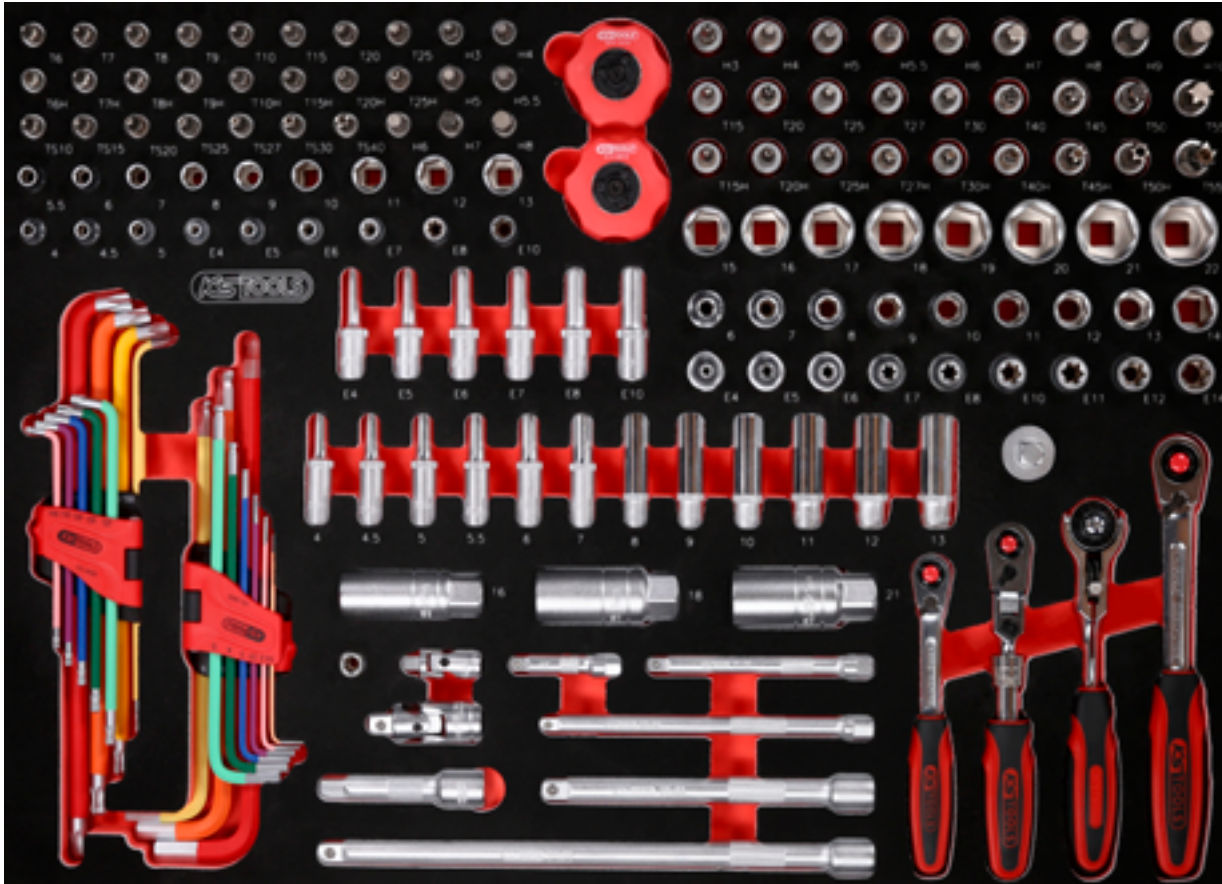

M 1/4" + 3/8" socket spanner set

Pos.	Code	Description	pcs	Pos.	Code	Description	pcs	Pos.	Code	Description	pcs
1	920.3890	3/8" SlimPOWER Reversible ratchet, 72 teeth	1	22	917.1527	1/4" Hexagonal socket, deep, 5 mm	1	46	917.1410	1/4" Hexagonal socket, 10 mm	1
2	914.1405	1/4" MODIFIX mini T-handle swivel head ratchet, 72 teeth	1	23	917.1528	1/4" Hexagonal socket, deep, 5,5 mm	1	47	917.1411	1/4" Hexagonal socket, 11 mm	1
3	914.1420	1/4" SlimPOWER telescopic-joint reversible ratchet, 72 teeth	1	24	917.1426	1/4" Hexagonal socket, deep, 6 mm	1	48	917.1412	1/4" Hexagonal socket, 12 mm	1
4	920.1490	1/4" SlimPOWER Reversible ratchet, 72 teeth	1	25	917.1427	1/4" Hexagonal socket, deep, 7 mm	1	49	917.1413	1/4" Hexagonal socket, 13 mm	1
5	911.1423	1/4" Extension with hexagon drive, 50 mm	1	26	917.1428	1/4" Hexagonal socket, deep, 8 mm	1	50	911.4313	1/4" Torx E Socket, E4	1
6	911.1424	1/4" Extension with hexagon drive, 100 mm	1	27	917.1429	1/4" Hexagonal socket, deep, 9 mm	1	51	911.4314	1/4" Torx E Socket, E5	1
7	911.1451	1/4" Extension with hexagon drive, 150 mm	1	28	917.1430	1/4" Hexagonal socket, deep, 10 mm	1	52	911.4315	1/4" Torx E Socket, E6	1
8	911.3801	3/8" Extension with knurling, 75 mm	1	29	917.1431	1/4" Hexagonal socket, deep, 11 mm	1	53	911.4316	1/4" Torx E Socket, E7	1
9	911.3802	3/8" Extension with knurling, 150 mm	1	30	917.1432	1/4" Hexagonal socket, deep, 12 mm	1	54	911.4317	1/4" Torx E Socket, E8	1
10	911.3803	3/8" Extension with knurling, 250 mm	1	31	917.1433	1/4" Hexagonal socket, deep, 13 mm	1	55	911.4332	1/4" Torx E Socket, E10	1
11	911.1450	1/4" Universal joint	1	32	917.2401	1/4" Torx E Socket, deep, E4	1	56	911.4407	1/4" Bit socket Torx, T6	1
12	911.3850	3/8" Universal joint	1	33	917.2402	1/4" Torx E Socket, deep, E5	1	57	911.4362	1/4" Bit socket Torx, T7	1
13	911.0101	1/4" socket with magnet	1	34	917.2403	1/4" Torx E Socket, deep, E6	1	58	911.1448	1/4" Bit socket Torx, T8	1
14	911.3804	3/8" Spark plug socket, 16 mm	1	35	917.2404	1/4" Torx E Socket, deep, E7	1	59	911.1478	1/4" Bit socket Torx, T9	1
15	911.3823	3/8" Spark plug socket, 18 mm	1	36	917.2405	1/4" Torx E Socket, deep, E8	1	60	911.1442	1/4" Bit socket Torx, T10	1
16	911.3805	3/8" Spark plug socket, 21 mm	1	37	917.2406	1/4" Torx E Socket, deep, E10	1	61	911.1443	1/4" Bit socket Torx, T15	1
17	911.3826	3/8" Sliding / reducing adaptor, 1/2"F x 3/8"M	1	38	917.1404	1/4" Hexagonal socket, 4 mm	1	62	911.1444	1/4" Bit socket Torx, T20	1
18	151.4530	Ball ended Torx key wrench set, extra long and bent 108°, 9 pcs	9	39	917.14045	1/4" Hexagonal socket, 4,5 mm	1	63	911.1445	1/4" Bit socket Torx, T25	1
19	151.4420	Ball ended hexagon key wrench set, extra long, 9 pcs	9	40	917.1405	1/4" Hexagonal socket, 5 mm	1	64	917.1456	1/4" Bit socket Torx tamperproof, TB6	1
20	917.1525	1/4" Hexagonal socket, deep, 4 mm	1	41	917.14055	1/4" Hexagonal socket, 5,5 mm	1	65	917.1457	1/4" Bit socket Torx tamperproof, TB7	1
21	917.1526	1/4" Hexagonal socket, deep, 4,5 mm	1	42	917.1406	1/4" Hexagonal socket, 6 mm	1	66	911.1461	1/4" Bit socket Torx tamperproof, TB8	1
				43	917.1407	1/4" Hexagonal socket, 7 mm	1	67	911.1485	1/4" Bit socket Torx tamperproof, TB9	1
				44	917.1408	1/4" Hexagonal socket, 8 mm	1	68	911.1462	1/4" Bit socket Torx tamperproof, TB10	1
				45	917.1409	1/4" Hexagonal socket, 9 mm	1	69	911.1463	1/4" Bit socket Torx tamperproof, TB15	1