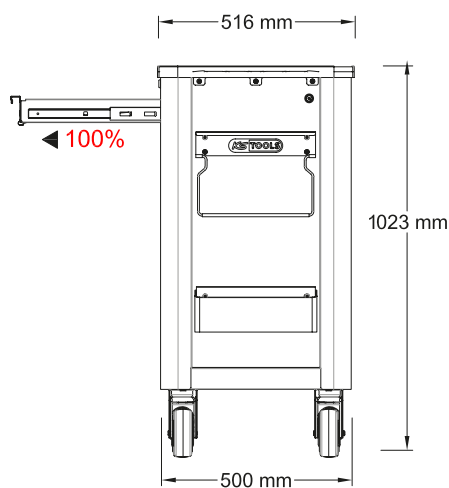

Stable **ball bearing**

Plastic Surface

Lock lockable

Anti-static castors with brakes

Integrated **corner protection**

Paper roll holder included

Can holder included

P15 workshop tool trolley set with 423 tools for 6 drawers