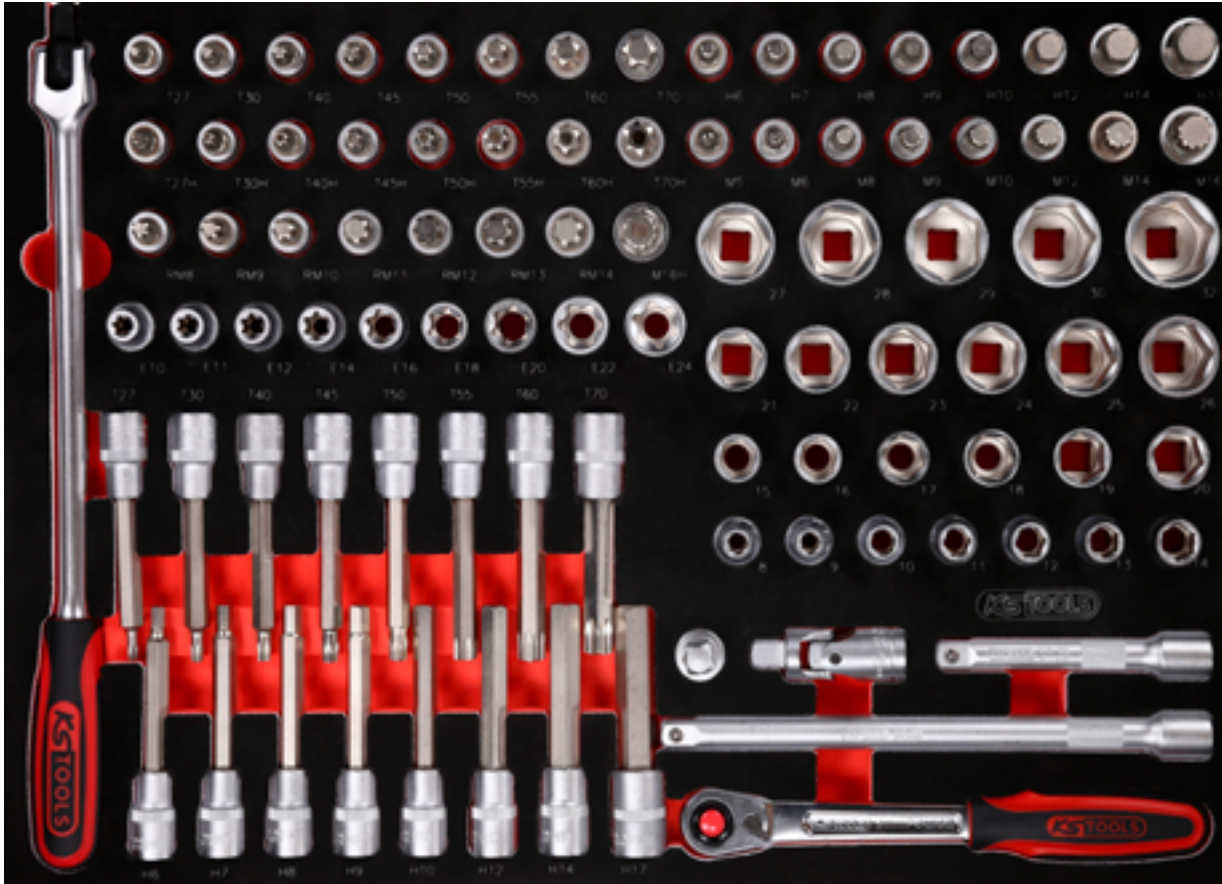

811.0095

M 1/2" Socket spanner set

Pos.	Code	Description	pcs	Pos.	Code	Description	pcs	Pos.	Code	Description	pcs
1	917.1455	1/2" Flexi head drive handle	1	18	911.1373	1/2" Bit socket Torx tamperproof, TB27	1	35	911.4515	Bit socket for RIBE screws, M9, length 55 mm	1
2	911.1363	1/2" Bit socket Torx, T27	1	19	911.1374	1/2" Bit socket Torx tamperproof, TB30	1	36	911.4516	Bit socket for RIBE screws, M10, length 55 mm	1
3	911.1364	1/2" Bit socket Torx, T30	1	20	911.1375	1/2" Bit socket Torx tamperproof, TB40	1	37	911.4551	Bit socket for RIBE screws, M10.1, length 55 mm	1
4	911.1365	1/2" Bit socket Torx, T40	1	21	911.1376	1/2" Bit socket Torx tamperproof, TB45	1	38	911.4517	Bit socket for RIBE screws, M12, length 55 mm	1
5	911.1366	1/2" Bit socket Torx, T45	1	22	911.1377	1/2" Bit socket Torx tamperproof, TB50	1	39	911.4518	Bit socket for RIBE screws, M13, length 55 mm	1
6	911.1367	1/2" Bit socket Torx, T50	1	23	911.1378	1/2" Bit socket Torx tamperproof, TB55	1	40	911.4519	Bit socket for RIBE screws, M14, length 55 mm	1
7	911.1368	1/2" Bit socket Torx, T55	1	24	911.1379	1/2" Bit socket Torx tamperproof, TB60	1	41	911.1348	1/2" Bit socket spline (XZN) tamperproof, M16, 55 mm	1
8	911.1369	1/2" Bit socket Torx, T60	1	25	911.1380	1/2" Bit socket Torx tamperproof, TB70	1	42	917.1227	1/2" Hexagonal socket, 27 mm	1
9	911.1370	1/2" Bit socket Torx, T70	1	26	911.1340	1/2" Bit socket spline (XZN), M5, 55 mm	1	43	917.1344	1/2" Hexagonal socket, 28 mm	1
10	911.1306	1/2" Bit socket hexagon, short, 6 mm	1	27	911.1341	1/2" Bit socket spline (XZN), M6, 55 mm	1	44	917.1345	1/2" Hexagonal socket, 29 mm	1
11	911.1307	1/2" Bit socket hexagon, short, 7 mm	1	28	911.1342	1/2" Bit socket spline (XZN), M8, 55 mm	1	45	917.1230	1/2" Hexagonal socket, 30 mm	1
12	911.1308	1/2" Bit socket hexagon, short, 8 mm	1	29	911.1313	1/2" Bit socket spline (XZN), M9, 55 mm	1	46	917.1232	1/2" Hexagonal socket, 32 mm	1
13	911.1309	1/2" Bit socket hexagon, short, 9 mm	1	30	911.1343	1/2" Bit socket spline (XZN), M10, 55 mm	1	47	911.4333	1/2" Torx E Socket, E10	1
14	911.1310	1/2" Bit socket hexagon, short, 10 mm	1	31	911.1344	1/2" Bit socket spline (XZN), M12, 55 mm	1	48	911.4334	1/2" Torx E Socket, E11	1
15	911.1312	1/2" Bit socket hexagon, short, 12 mm	1	32	911.1345	1/2" Bit socket spline (XZN), M14, 55 mm	1	49	911.4335	1/2" Torx E Socket, E12	1
16	911.1314	1/2" Bit socket hexagon, short, 14 mm	1	33	911.1346	1/2" Bit socket spline (XZN), M16, 55 mm	1	50	911.4336	1/2" Torx E Socket, E14	1
17	911.1317	1/2" Bit socket hexagon, short, 17 mm	1	34	911.4514	Bit socket for RIBE screws, M8, length 55 mm	1