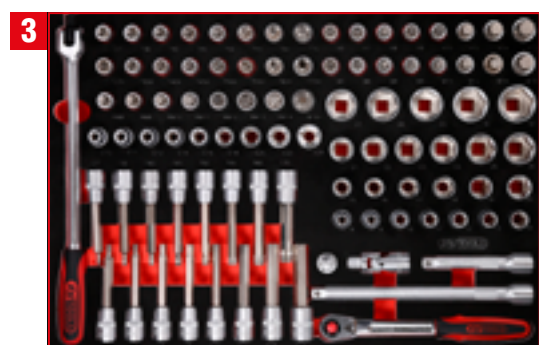

815.6423

M

Screwdriver set in foam insert

811.0024

1/4" + 3/8" socket spanner set in foam insert

811.0156

1/2" socket spanner set in foam insert

811.0095

Screw spanner set in foam insert

811.0053

3/8" + 1/2" socket spanner set in foam insert

811.0073

Pliers, hammer and chisel set in foam insert

811.2022

811.0024

M Screwdriver set

Pos.	Code	Description	pcs
1	911.8102	Pry bar, 15 x 185 mm	1
2	911.8101	Pry bar, 11 x 115 mm	1
3	159.1133	ERGOTORQUEplus screwdriver, Torx, T5	1
4	159.1134	ERGOTORQUEplus screwdriver, Torx, T6	1
5	159.1135	ERGOTORQUEplus screwdriver, Torx, T7	1
6	159.1030	ERGOTORQUEplus screwdriver, Torx, T8	1
7	159.1031	ERGOTORQUEplus screwdriver, Torx, T9	1
8	159.1032	ERGOTORQUEplus screwdriver, Torx, T10	1
9	159.1033	ERGOTORQUEplus screwdriver, Torx, T15	1
10	159.1034	ERGOTORQUEplus screwdriver, Torx, T20	1
11	159.1035	ERGOTORQUEplus screwdriver, Torx, T25	1
12	159.1036	ERGOTORQUEplus screwdriver, Torx, T27	1
13	159.1037	ERGOTORQUEplus screwdriver, Torx, T30	1
14	159.1038	ERGOTORQUEplus screwdriver, Torx, T40	1
15	159.1024	ERGOTORQUEplus screwdriver, Torx, PH3, 265 mm	1
16	159.1022	ERGOTORQUEplus screwdriver, Torx, PH2, 230 mm	1
17	159.1020	ERGOTORQUEplus screwdriver, Torx, PH1, 180 mm	1
18	159.1027	ERGOTORQUEplus screwdriver, Torx, PH0, 155 mm	1
19	159.1002	ERGOTORQUEplus screwdriver for slotted screws, 3 mm, 155 mm	1
20	159.1112	ERGOTORQUEplus screwdriver for slotted screws, 3,5 mm, 180 mm	1
21	159.1004	ERGOTORQUEplus screwdriver for slotted screws, 4 mm, 180 mm	1
22	159.1006	ERGOTORQUEplus screwdriver for slotted screws, 5,5 mm, 230 mm	1
23	159.1009	ERGOTORQUEplus screwdriver for slotted screws, 6,5 mm, 255 mm	1
24	159.1011	ERGOTORQUEplus screwdriver for slotted screws, 8 mm, 315 mm	1