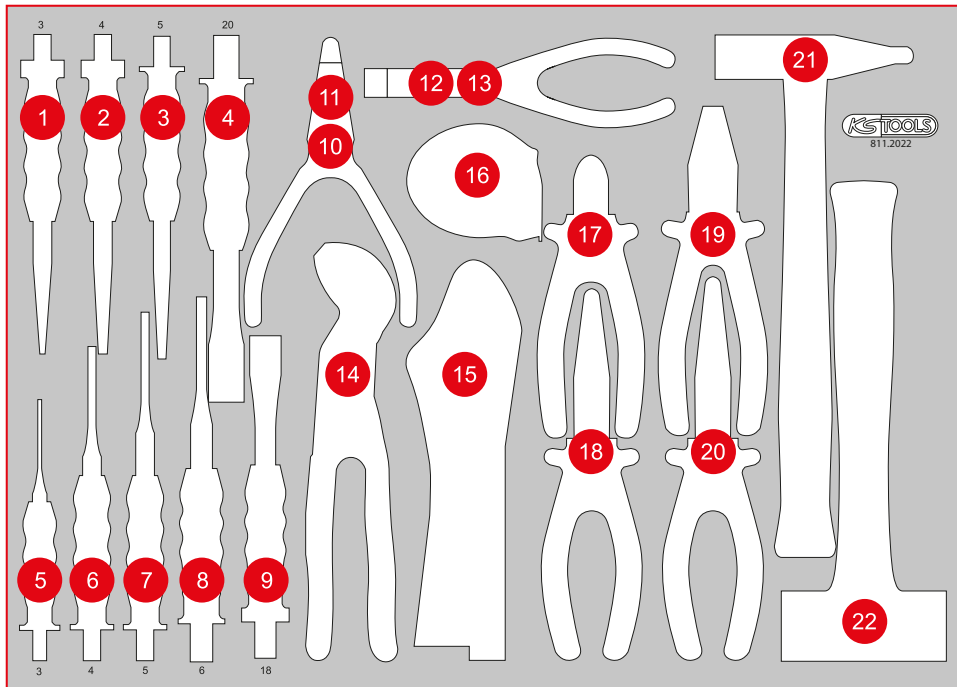

Pos.	Code	Description	pcs
1	156.0237	Punch, Ø 3 mm, conical	1
2	156.0238	Punch, Ø 4 mm, conical	1
3	156.0244	Punch, Ø 5 mm, conical	1
4	156.0241	Flat chisel, octagon, 20 mm	1
5	156.0231	Pin punch, Ø 3 mm, cylindrical shaft	1
6	156.0232	Pin punch, Ø 4 mm, cylindrical shaft	1
7	156.0233	Pin punch, Ø 5 mm, cylindrical shaft	1
8	156.0234	Pin punch, Ø 6 mm, cylindrical shaft	1
9	156.0254	Flat chisel, octagon, 18 mm	1
10	500.1026	Circlip pliers for external circlips, angled, 160 mm	1
11	500.1029	Circlip pliers for external circlips, 160 mm	1
12	500.1032	Circlip pliers for internal circlips, angled, 160 mm	1
13	500.1035	Circlip pliers for internal circlips, 160 mm	1
14	115.2010	Water pump pliers, 240 mm	1
15	115.1033	Self grip wrench, 220 mm	1
16	300.0114	Tape measure with locking device and belt clip, black red, 5 m, 19 mm	1
17	115.1012	ERGOTORQUE diagonal side cutter, 160 mm	1
18	115.1019	ERGOTORQUE bent nose pliers serrated, 210 mm	1
19	115.1021	ERGOTORQUE combination pliers, 180 mm	1
20	115.1024	ERGOTORQUE long nose pliers serrated cutter, 200 mm	1
21	142.1402	Fitters Hammer, fibreglas handle, 400g	1
22	142.5101	Club Hammer, fibreglas handle, 1000g	1